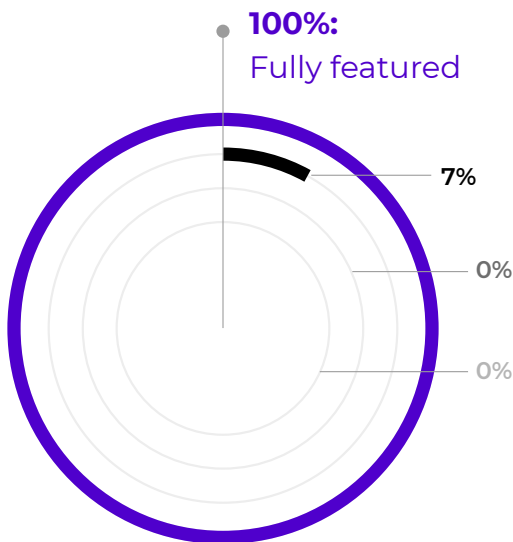

Depending on your requirements and global footprint, different levels of Global Medical Response & Support are available:

- Decision analysis and support from our expert staff.
- Advisory and assistance via phone and email from paramedics, nurses, physicians, and more.
- 24x7 access to medical response teams (including emergency action planning, training, support, and guidance) anywhere in the world.
- Deployable medical personnel and former military special operations personnel provide a boots-on-the-ground response for large-scale medical and security evacuations and extractions.

Percent of Feature Coverage Among Competitors

- Kinetic Global | 100%
- Everbridge | 7%
- Onsolve | 0%
- Alert Media | 0%